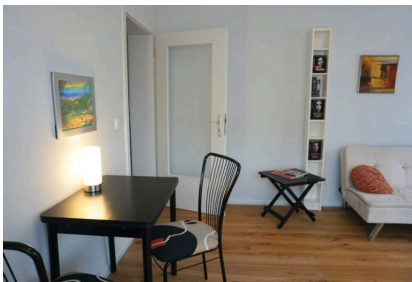

ZEITQUARTIER EXPOSÉ

- Refrigerator
- Toaster
- Water heater

Living and sleeping

- Bathroom with a shower
- Bedroom with double bed
- Living room with sofa bed, armchair, dining area and TV

Service

- Bed linen and towels
- Final cleaning included
- Iron
- Ironing board
- Washing machine in the house

Possible on enquiry

- Baby bed
- High chair
- Hairdryer
- Personal mailboxes

More images