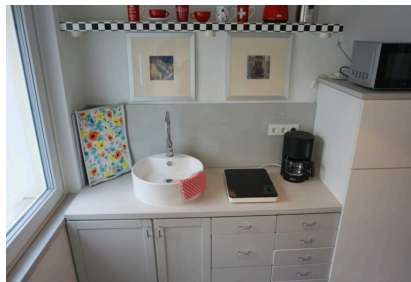

ZEITQUARTIER EXPOSÉ

- Refrigerator
- Toaster
- Water heater

Living and sleeping

- Bathroom with a shower
- Bedroom with double bed
- Living room with sofa bed, armchair, dining area and TV

Service

- Bed linen and towels
- Final cleaning included
- Iron
- Ironing board
- Washing machine in the house

Possible on enquiry

- Baby bed
- High chair
- Hairdryer
- Personal mailboxes

More images