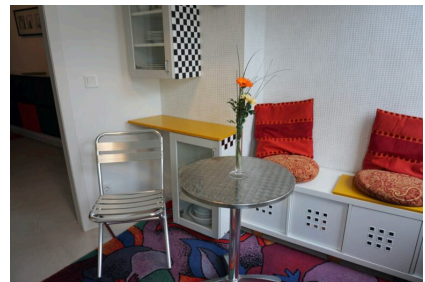

ZEITQUARTIER EXPOSÉ

- Refrigerator
- Toaster
- Water heater

Living and sleeping

- Bathroom with a shower
- Bedroom with double bed
- Living room with sofa bed, armchair, dining area and TV

Service

- Bed linen and towels
- Final cleaning included
- Iron
- Ironing board
- Washing machine in the house

Possible on enquiry

- Baby bed
- High chair
- Hairdryer
- Personal mailboxes

More images