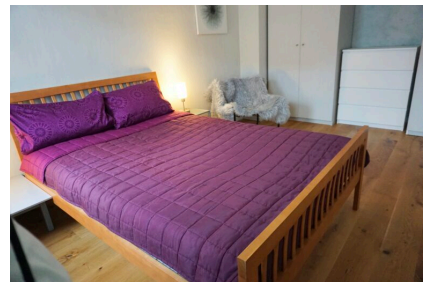

ZEITQUARTIER EXPOSÉ

- Refrigerator
- Toaster
- Water heater

Living and sleeping

- Bathroom with a shower
- Bedroom with double bed
- Living room with sofa bed, armchair, dining area and TV

Service

- Bed linen and towels
- Final cleaning included
- Iron
- Ironing board
- Washing machine in the house

Possible on enquiry

- Baby bed
- High chair
- Hairdryer
- Personal mailboxes

More images