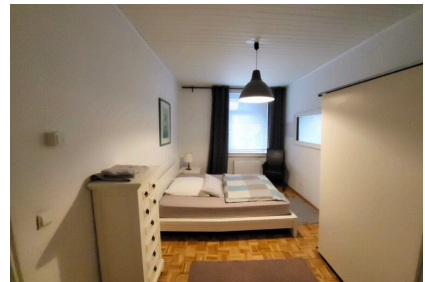

ZEITQUARTIER EXPOSÉ

Living and sleeping

- Bedroom 1 with double bed
- Bedroom 2 with single bed
- Living room with sofa, dining table and TV

Service

- Bed linen and towels
- Clothes horse
- Dryer in the house
- Final cleaning for fee
- Iron
- Ironing board
- Washing machine in the house

Possible on enquiry

- Baby bed
- High chair
- Extra bed
- Personal mailboxes

More images