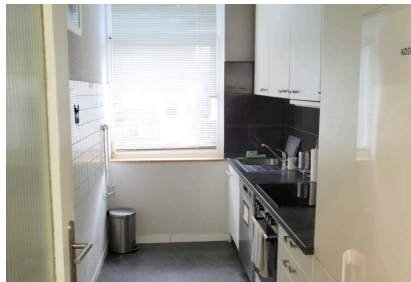

ZEITQUARTIER EXPOSÉ

Living and sleeping

- Bedroom 1 with double bed
- Bedroom 2 with single bed
- Living room with sofa, dining table and TV

Service

- Bed linen and towels
- Clothes horse
- Dryer in the house
- Final cleaning for fee
- Iron
- Ironing board
- Washing machine in the house

Possible on enquiry

- Baby bed
- High chair
- Extra bed
- Personal mailboxes

More images