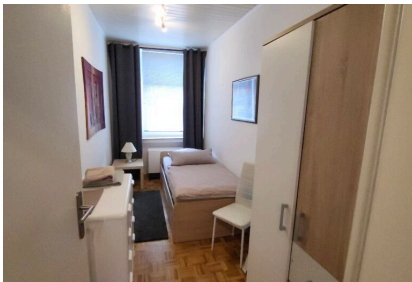

ZEITQUARTIER EXPOSÉ

Living and sleeping

- Bedroom 1 with double bed
- Bedroom 2 with single bed
- Living room with sofa, dining table and TV

Service

- Bed linen and towels
- Clothes horse
- Dryer in the house
- Final cleaning for fee
- Iron
- Ironing board
- Washing machine in the house

Possible on enquiry

- Baby bed
- High chair
- Extra bed
- Personal mailboxes

More images