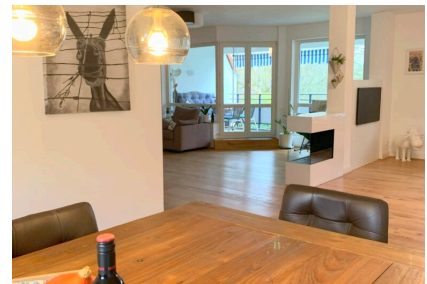

ZEITQUARTIER EXPOSÉ

- Ceramic stove with 4 hobs
- Complete kitchenware
- Dining table
- Dishwasher
- Freezer
- Microwave
- Oven
- Toaster
- Water heater

Living and sleeping

- Bathroom with bathtub and shower
- Bedroom 2 with single bed and desk
- Bedroom with double bed
- Living room with sofas, armchair, TV and fireplace

Service

- Cleaning products
- Clothes horse
- Dryer in the house
- Final cleaning for fee
- Washing machine in the house

More images