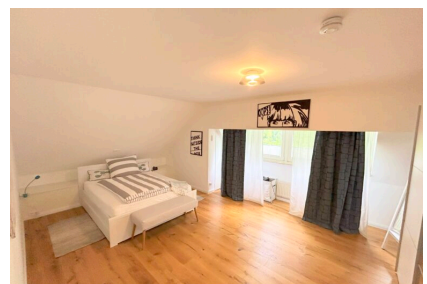

ZEITQUARTIER EXPOSÉ

- Ceramic stove with 4 hobs
- Complete kitchenware
- Dining table
- Dishwasher
- Freezer
- Microwave
- Oven
- Toaster
- Water heater

Living and sleeping

- Bathroom with bathtub and shower
- Bedroom 2 with single bed and desk
- Bedroom with double bed
- Living room with sofas, armchair, TV and fireplace

Service

- Cleaning products
- Clothes horse
- Dryer in the house
- Final cleaning for fee
- Washing machine in the house

More images