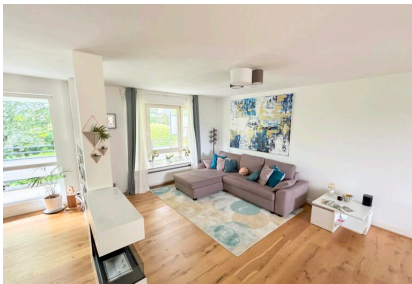

ZEITQUARTIER EXPOSÉ

- Ceramic stove with 4 hobs
- Complete kitchenware
- Dining table
- Dishwasher
- Freezer
- Microwave
- Oven
- Toaster
- Water heater

Living and sleeping

- Bathroom with bathtub and shower
- Bedroom 2 with single bed and desk
- Bedroom with double bed
- Living room with sofas, armchair, TV and fireplace

Service

- Cleaning products
- Clothes horse
- Dryer in the house
- Final cleaning for fee
- Washing machine in the house

More images