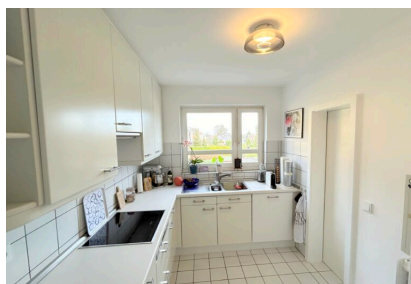

ZEITQUARTIER EXPOSÉ

- Ceramic stove with 4 hobs
- Complete kitchenware
- Dining table
- Dishwasher
- Freezer
- Microwave
- Oven
- Toaster
- Water heater

Living and sleeping

- Bathroom with bathtub and shower
- Bedroom 2 with single bed and desk
- Bedroom with double bed
- Living room with sofas, armchair, TV and fireplace

Service

- Cleaning products
- Clothes horse
- Dryer in the house
- Final cleaning for fee
- Washing machine in the house

More images