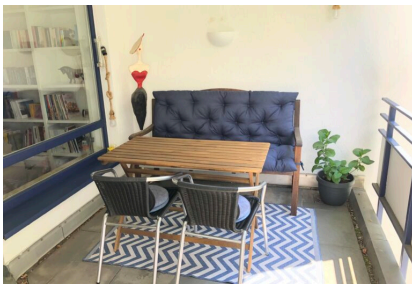

ZEITQUARTIER EXPOSÉ

- Ceramic stove with 4 hobs
- Complete kitchenware
- Dining table
- Dishwasher
- Freezer
- Microwave
- Oven
- Toaster
- Water heater

Living and sleeping

- Bathroom with bathtub and shower
- Bedroom 2 with single bed and desk
- Bedroom with double bed
- Living room with sofas, armchair, TV and fireplace

Service

- Cleaning products
- Clothes horse
- Dryer in the house
- Final cleaning for fee
- Washing machine in the house

More images