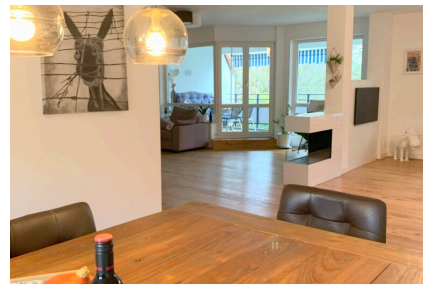

ZEITQUARTIER EXPOSÉ

- Ceramic stove with 4 hobs
- Complete kitchenware
- Dining table
- Dishwasher
- Freezer
- Microwave
- Oven
- Toaster
- Water heater

Living and sleeping

- Bathroom with bathtub and shower
- Bedroom 2 with single bed and desk
- Bedroom with double bed
- Living room with sofas, armchair, TV and fireplace

Service

- Cleaning products
- Clothes horse
- Dryer in the house
- Final cleaning for fee
- Washing machine in the house

More images