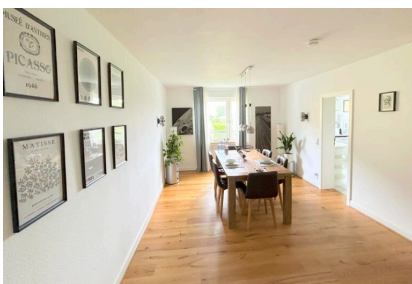

ZEITQUARTIER EXPOSÉ

- Ceramic stove with 4 hobs
- Complete kitchenware
- Dining table
- Dishwasher
- Freezer
- Microwave
- Oven
- Toaster
- Water heater

Living and sleeping

- Bathroom with bathtub and shower
- Bedroom 2 with single bed and desk
- Bedroom with double bed
- Living room with sofas, armchair, TV and fireplace

Service

- Cleaning products
- Clothes horse
- Dryer in the house
- Final cleaning for fee
- Washing machine in the house

More images