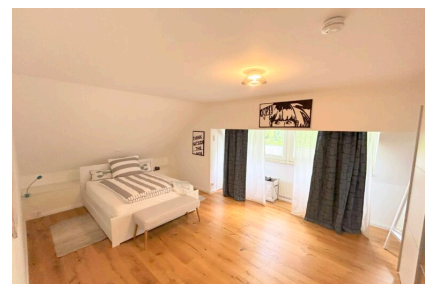

ZEITQUARTIER EXPOSÉ

- Ceramic stove with 4 hobs
- Complete kitchenware
- Dining table
- Dishwasher
- Freezer
- Microwave
- Oven
- Toaster
- Water heater

Living and sleeping

- Bathroom with bathtub and shower
- Bedroom 2 with single bed and desk
- Bedroom with double bed
- Living room with sofas, armchair, TV and fireplace

Service

- Cleaning products
- Clothes horse
- Dryer in the house
- Final cleaning for fee
- Washing machine in the house

More images