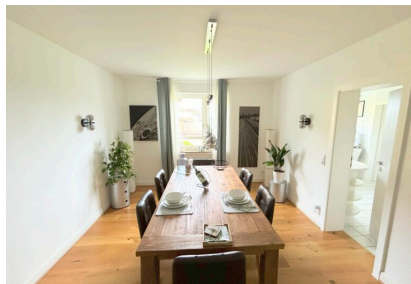

ZEITQUARTIER EXPOSÉ

- Ceramic stove with 4 hobs
- Complete kitchenware
- Dining table
- Dishwasher
- Freezer
- Microwave
- Oven
- Toaster
- Water heater

Living and sleeping

- Bathroom with bathtub and shower
- Bedroom 2 with single bed and desk
- Bedroom with double bed
- Living room with sofas, armchair, TV and fireplace

Service

- Cleaning products
- Clothes horse
- Dryer in the house
- Final cleaning for fee
- Washing machine in the house

More images