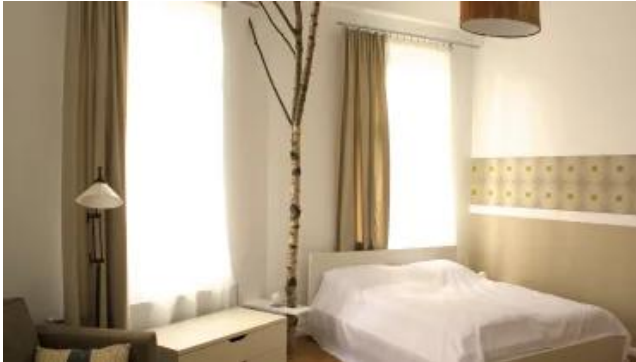

# ZEITQUARTIER EXPOSÉ

Live a little differently - cool apartment

In this professionally run boarding house, this apartment impresses with its unusual ambience and high comfort. The individual apartment has a living room with an additional sofa bed for relaxing and watching TV. A bathroom with shower is accessible from the bedroom. The separate kitchen with its cosy dining area is of course fully equipped. The apartment was furnished with great attention to detail and impresses with its weekly cleaning and laundry service. Of course, all the technical amenities are up to date. In summer you can relax on lounge furniture in the large garden or stroll in the adjoining trendy district of Rüttenscheid. All in all, it's a perfect oasis for a stay.