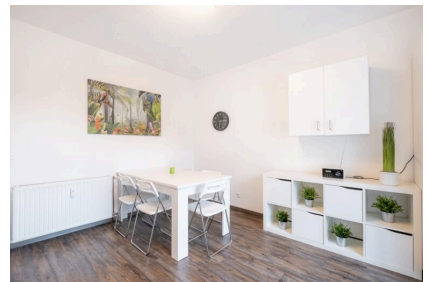

ZEITQUARTIER EXPOSÉ

- Oven
- Refrigerator
- Toaster
- Water heater

Living and sleeping

- Bathroom with a shower
- Bedroom 1 with double bed
- Bedroom 2 with two single beds
- Living room with sofa and TV

Service

- Bed linen and towels
- Final cleaning included
- Washing machine in the house

Possible on enquiry

- Cleaning service
- Dryer in the house
- Ironing board
- Iron
- Personal mailboxes

More images