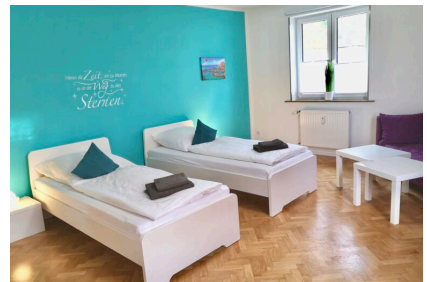

ZEITQUARTIER EXPOSÉ

- Oven
- Refrigerator
- Toaster
- Water heater

Living and sleeping

- Bathroom with a shower
- Bedroom 1 with double bed
- Bedroom 2 with two single beds
- Living room with sofa and TV

Service

- Bed linen and towels
- Final cleaning included
- Washing machine in the house

Possible on enquiry

- Cleaning service
- Dryer in the house
- Ironing board
- Iron
- Personal mailboxes

More images