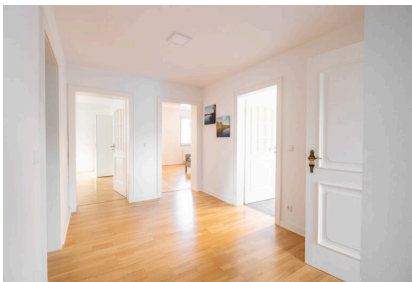

ZEITQUARTIER EXPOSÉ

- Oven
- Refrigerator
- Toaster
- Water heater

Living and sleeping

- Bathroom with a shower
- Bedroom 1 with double bed
- Bedroom 2 with two single beds
- Living room with sofa and TV

Service

- Bed linen and towels
- Final cleaning included
- Washing machine in the house

Possible on enquiry

- Cleaning service
- Dryer in the house
- Ironing board
- Iron
- Personal mailboxes

More images