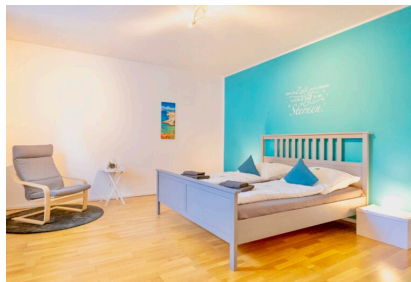

ZEITQUARTIER EXPOSÉ

- Oven
- Refrigerator
- Toaster
- Water heater

Living and sleeping

- Bathroom with a shower
- Bedroom 1 with double bed
- Bedroom 2 with two single beds
- Living room with sofa and TV

Service

- Bed linen and towels
- Final cleaning included
- Washing machine in the house

Possible on enquiry

- Cleaning service
- Dryer in the house
- Ironing board
- Iron
- Personal mailboxes

More images