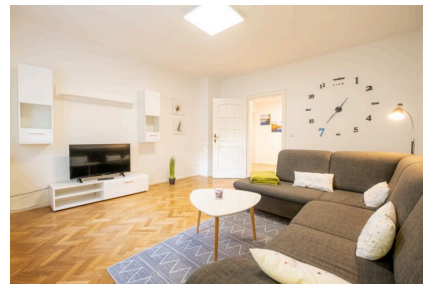

ZEITQUARTIER EXPOSÉ

- Oven
- Refrigerator
- Toaster
- Water heater

Living and sleeping

- Bathroom with a shower
- Bedroom 1 with double bed
- Bedroom 2 with two single beds
- Living room with sofa and TV

Service

- Bed linen and towels
- Final cleaning included
- Washing machine in the house

Possible on enquiry

- Cleaning service
- Dryer in the house
- Ironing board
- Iron
- Personal mailboxes

More images