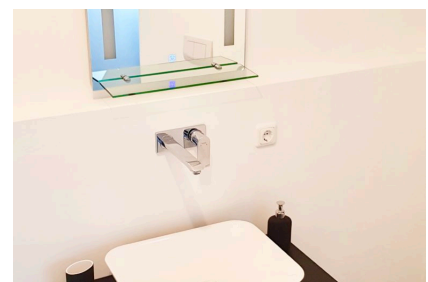

ZEITQUARTIER EXPOSÉ

Living and sleeping

- Bathroom with a shower
- Living room with double bed, sofa bed and TV

Service

- Bed linen and towels
- Cleaning service
- Final cleaning included
- Hairdryer
- Personal mailboxes
- Washing machine in the apartment

Possible on enquiry

- Clothes horse
- Ironing board
- Iron

More images