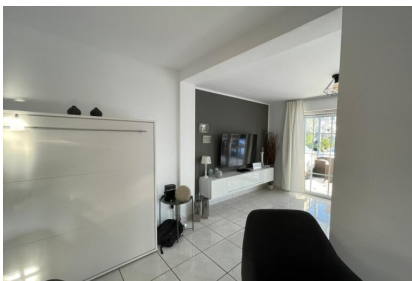

ZEITQUARTIER EXPOSÉ

- Dining table
- Dishwasher
- Filter coffee machine
- Freezer
- Microwave
- Oven
- Refrigerator
- Toaster
- Water heater

Living and sleeping

- Bathroom with bathtub and shower
- Bedroom with double bed
- Living room with kitchen area, sofa, armchair and dining table

Service

- Bed linen and towels
- Cleaning service
- Clothes horse
- Dryer in the house
- Final cleaning included
- Iron
- Ironing board
- Personal mailboxes
- Washing machine in the house

Possible on enquiry

- Extra bed

More images