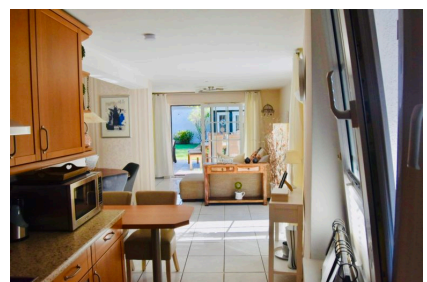

ZEITQUARTIER EXPOSÉ

- Dining table
- Dishwasher
- Filter coffee machine
- Freezer
- Microwave
- Oven
- Refrigerator
- Toaster
- Water heater

Living and sleeping

- Bathroom with bathtub and shower
- Bedroom with double bed
- Living room with kitchen area, sofa, armchair and dining table

Service

- Bed linen and towels
- Cleaning service
- Clothes horse
- Dryer in the house
- Final cleaning included
- Iron
- Ironing board
- Personal mailboxes
- Washing machine in the house

Possible on enquiry

- Extra bed

More images