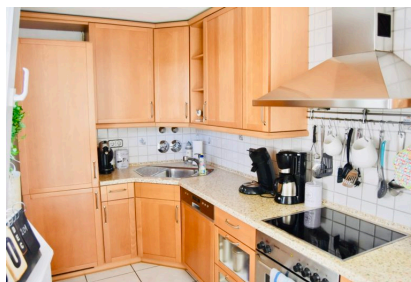

ZEITQUARTIER EXPOSÉ

- Dining table
- Dishwasher
- Filter coffee machine
- Freezer
- Microwave
- Oven
- Refrigerator
- Toaster
- Water heater

Living and sleeping

- Bathroom with bathtub and shower
- Bedroom with double bed
- Living room with kitchen area, sofa, armchair and dining table

Service

- Bed linen and towels
- Cleaning service
- Clothes horse
- Dryer in the house
- Final cleaning included
- Iron
- Ironing board
- Personal mailboxes
- Washing machine in the house

Possible on enquiry

- Extra bed

More images