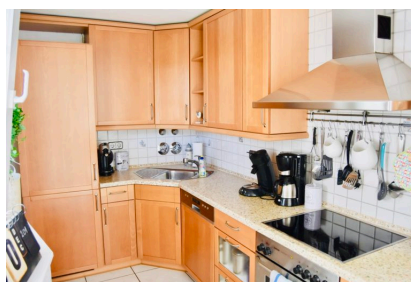

ZEITQUARTIER EXPOSÉ

- Dining table
- Dishwasher
- Filter coffee machine
- Freezer
- Microwave
- Oven
- Refrigerator
- Toaster
- Water heater

Living and sleeping

- Bathroom with bathtub and shower
- Bedroom with double bed
- Living room with kitchen area, sofa, armchair and dining table

Service

- Bed linen and towels
- Cleaning service
- Clothes horse
- Dryer in the house
- Final cleaning included
- Iron
- Ironing board
- Personal mailboxes
- Washing machine in the house

Possible on enquiry

- Extra bed

More images