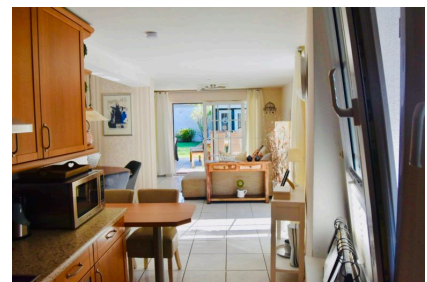

ZEITQUARTIER EXPOSÉ

- Dining table
- Dishwasher
- Filter coffee machine
- Freezer
- Microwave
- Oven
- Refrigerator
- Toaster
- Water heater

Living and sleeping

- Bathroom with bathtub and shower
- Bedroom with double bed
- Living room with kitchen area, sofa, armchair and dining table

Service

- Bed linen and towels
- Cleaning service
- Clothes horse
- Dryer in the house
- Final cleaning included
- Iron
- Ironing board
- Personal mailboxes
- Washing machine in the house

Possible on enquiry

- Extra bed

More images