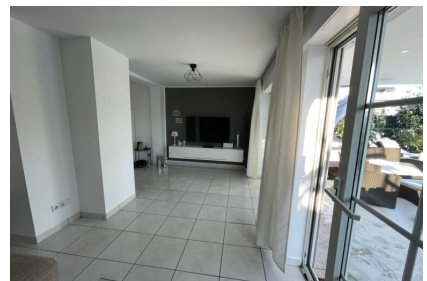

ZEITQUARTIER EXPOSÉ

- Dining table
- Dishwasher
- Filter coffee machine
- Freezer
- Microwave
- Oven
- Refrigerator
- Toaster
- Water heater

Living and sleeping

- Bathroom with bathtub and shower
- Bedroom with double bed
- Living room with kitchen area, sofa, armchair and dining table

Service

- Bed linen and towels
- Cleaning service
- Clothes horse
- Dryer in the house
- Final cleaning included
- Iron
- Ironing board
- Personal mailboxes
- Washing machine in the house

Possible on enquiry

- Extra bed

More images