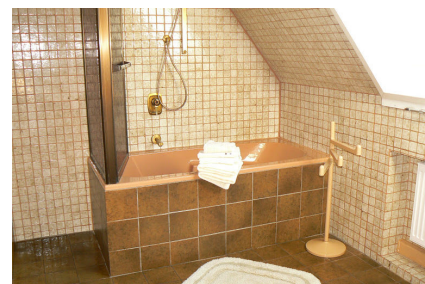

ZEITQUARTIER EXPOSÉ

XXL apartment for 5 people

There is space for everyone here - on more than 100 square metres, with 3 bedrooms, an eat-in kitchen and a large living room. The bedrooms are designed for different needs. The first bedroom has a double bed (1.80mx 2m), the second bedroom has a queen-size bed (1.40mx 2.00m) and the third bedroom has a single bed (0.90cm x 2.00m). The large kitchen/living room offers a cosy dining area and impressive appliances (including dishwasher). The large bathroom and separate guest toilet also add to the quality of your stay.

Number of rooms

4

Booking period

from 3 days

ZEITQUARTIER EXPOSÉ

- Dishwasher
- Filter coffee machine
- Freezer
- Microwave
- Oven
- Refrigerator
- Stove with 4 hobs
- Water heater

Living and sleeping

- Bedroom 1 with double bed
- Bedroom 2 with single bed
- Bedroom with double bed
- Living room with sofas, armchair and TV

Service

- Bed linen and towels
- Clothes horse
- Final cleaning
- Iron
- Ironing board
- Washing machine in the house

More images

ZEITQUARTIER EXPOSÉ