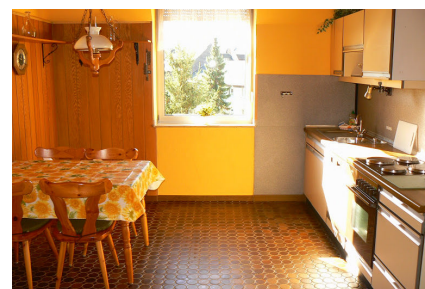

ZEITQUARTIER EXPOSÉ

- Dishwasher
- Filter coffee machine
- Freezer
- Microwave
- Oven
- Refrigerator
- Stove with 4 hobs
- Water heater

Living and sleeping

- Bedroom 1 with double bed
- Bedroom 2 with single bed
- Bedroom with double bed
- Living room with sofas, armchair and TV

Service

- Bed linen and towels
- Clothes horse
- Final cleaning
- Iron
- Ironing board
- Washing machine in the house

More images