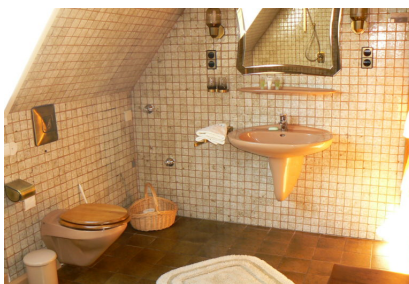

ZEITQUARTIER EXPOSÉ

- Dishwasher
- Filter coffee machine
- Freezer
- Microwave
- Oven
- Refrigerator
- Stove with 4 hobs
- Water heater

Living and sleeping

- Bedroom 1 with double bed
- Bedroom 2 with single bed
- Bedroom with double bed
- Living room with sofas, armchair and TV

Service

- Bed linen and towels
- Clothes horse
- Final cleaning
- Iron
- Ironing board
- Washing machine in the house

More images