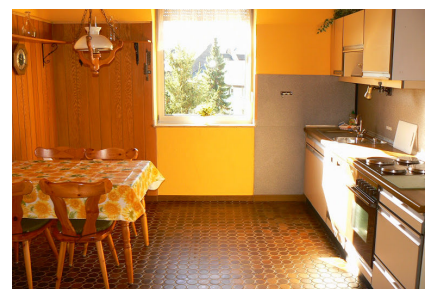

ZEITQUARTIER EXPOSÉ

- Dishwasher
- Filter coffee machine
- Freezer
- Microwave
- Oven
- Refrigerator
- Stove with 4 hobs
- Water heater

Living and sleeping

- Bedroom 1 with double bed
- Bedroom 2 with single bed
- Bedroom with double bed
- Living room with sofas, armchair and TV

Service

- Bed linen and towels
- Clothes horse
- Final cleaning
- Iron
- Ironing board
- Washing machine in the house

More images