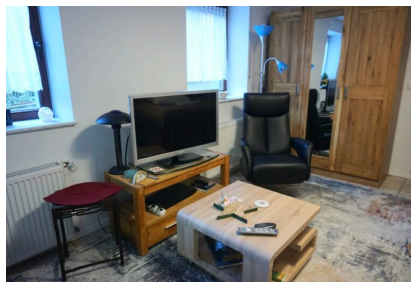

ZEITQUARTIER EXPOSÉ

Living and sleeping

- Bathroom with bathtub and shower attachment
- Living room with twin box spring beds, sofa corner, armchair and TV

Service

- Baby bed
- Bed linen and towels
- Cleaning products
- Clothes horse
- Dryer in the house
- Extra bed
- Final cleaning included
- Hairdryer
- Iron
- Ironing board
- Personal mailboxes
- Washing machine in the house

Possible on enquiry

- Service
- Washing machine in the house

More images