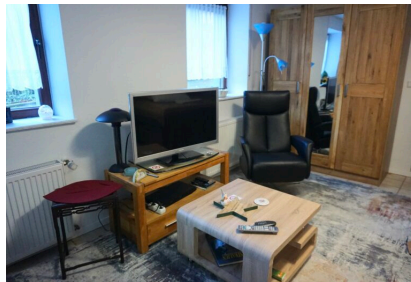

ZEITQUARTIER EXPOSÉ

Living and sleeping

- Bathroom with bathtub and shower attachment
- Living room with twin box spring beds, sofa corner, armchair and TV

Service

- Baby bed
- Bed linen and towels
- Cleaning products
- Clothes horse
- Dryer in the house
- Extra bed
- Final cleaning included
- Hairdryer
- Iron
- Ironing board
- Personal mailboxes
- Washing machine in the house

Possible on enquiry

- Service
- Washing machine in the house

More images