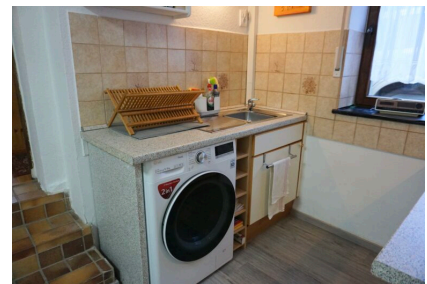

ZEITQUARTIER EXPOSÉ

Living and sleeping

- Bathroom with bathtub and shower attachment
- Living room with twin box spring beds, sofa corner, armchair and TV

Service

- Baby bed
- Bed linen and towels
- Cleaning products
- Clothes horse
- Dryer in the house
- Extra bed
- Final cleaning included
- Hairdryer
- Iron
- Ironing board
- Personal mailboxes
- Washing machine in the house

Possible on enquiry

- Service
- Washing machine in the house

More images