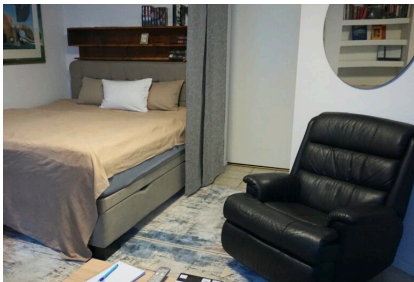

ZEITQUARTIER EXPOSÉ

Living and sleeping

- Bathroom with bathtub and shower attachment
- Living room with twin box spring beds, sofa corner, armchair and TV

Service

- Baby bed
- Bed linen and towels
- Cleaning products
- Clothes horse
- Dryer in the house
- Extra bed
- Final cleaning included
- Hairdryer
- Iron
- Ironing board
- Personal mailboxes
- Washing machine in the house

Possible on enquiry

- Service
- Washing machine in the house

More images