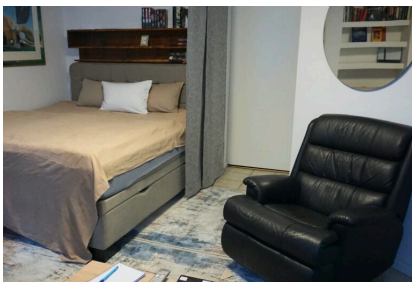

ZEITQUARTIER EXPOSÉ

Living and sleeping

- Bathroom with bathtub and shower attachment
- Living room with twin box spring beds, sofa corner, armchair and TV

Service

- Baby bed
- Bed linen and towels
- Cleaning products
- Clothes horse
- Dryer in the house
- Extra bed
- Final cleaning included
- Hairdryer
- Iron
- Ironing board
- Personal mailboxes
- Washing machine in the house

Possible on enquiry

- Service
- Washing machine in the house

More images