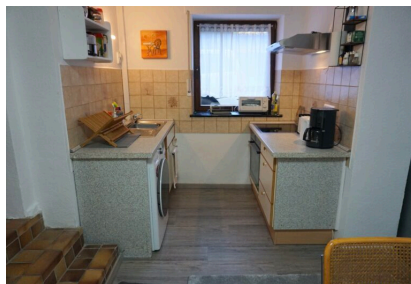

ZEITQUARTIER EXPOSÉ

Living and sleeping

- Bathroom with bathtub and shower attachment
- Living room with twin box spring beds, sofa corner, armchair and TV

Service

- Baby bed
- Bed linen and towels
- Cleaning products
- Clothes horse
- Dryer in the house
- Extra bed
- Final cleaning included
- Hairdryer
- Iron
- Ironing board
- Personal mailboxes
- Washing machine in the house

Possible on enquiry

- Service
- Washing machine in the house

More images