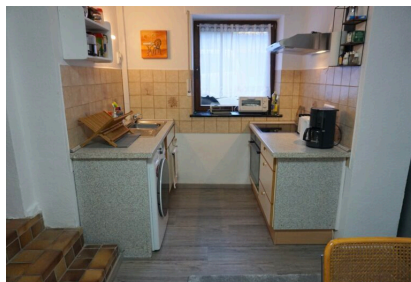

ZEITQUARTIER EXPOSÉ

Furnished apartment with winter garden in Essen-Steele

The apartment is located in the basement of an old villa and can be reached via a separate entrance. On 45 sqm you will find a living and sleeping area (with a modern, comfortable wardrobe double bed), a simple but fully equipped kitchen and a bathroom with bathtub (shower device). Highlight is a small winter garden with couch and table; the couch can also be used as an additional sleeping option. Quiet and yet very central location near the center of Steele. A free parking space directly on the property is possible on request. Bicycles can also be stored. Ideal for 1-2 persons.

General

- Internet
- Kitchen with kitchen unit
- Living-sleeping room
- Non-smoking
- Parking space for car
- Pets on request
- Souterrain

Kitchen unit

- Ceramic stove with 4 hobs
- Complete kitchenware
- Dining table
- Filter coffee machine
- Freezer
- Microwave
- Oven
- Toaster
- Water heater

45 qm

Number of rooms

1

Booking period

from 3 days

ZEITQUARTIER EXPOSÉ

Living and sleeping

- Bathroom with bathtub and shower attachment
- Living room with twin box spring beds, sofa corner, armchair and TV

Possible on enquiry

- Service
- Washing machine in the house

More images

ZEITQUARTIER EXPOSÉ